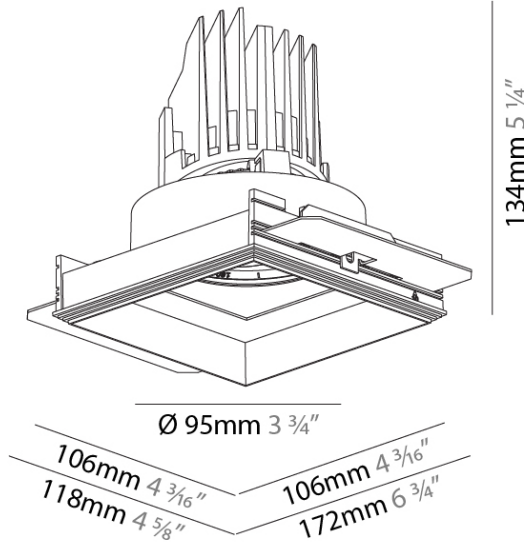

ELECTRICAL

Lamp Type: LED (Zhaga Standard)
Input Wattage (W): 13.2 / 16.5
Total Output Wattage (W): 12.1 / 14.7
[Dimming: Tri-Mode (Non-Dimming and Phase Dimming (120Vac only) and 0-10V Dimming)](#)
Driver Included: No
Driver Location: Recessed Housing
Driver Type: Constant Current - Universal
Driver Class: Class 2
Housing: See components
Input Voltage (V): 120 - 277
Constant Current (MA): 350

LED

Number of LEDs: 1
[Color Temperature (°K): 2700 / 3000 / 3500 / 4000](#)
Max. Delivered Lumen (lm): 850 / 950 / 1019 / 1040
Nominal Lumen (lm): 960 / 1070 / 1156 / 1180
CRI: >90 CRI
Efficiency (%): 88.5
Lamp Life (hrs): 50000
Upon Request: RGB-W Tunable White Special Color Temperature Special LED

OPTICAL

Reflector?: 10
Adjustability: Rotational 355°; Tilt 30°
Upon Request: Special Beam Angles

RATINGS AND CERTIFICATIONS

© 2024 Zaneen LLC, 10000 10th St, Suite 3382, F 416-247-9319, www.zaneen.com

Available for international specifications by adding "INT" at the end of the existing Model #. For assistance on 'custom' specifications, contact zteam@zaneen.com. In a constant effort to supply the best product, we reserve the right to change specifications or materials without notice. The most recent specification sheets are found at zaneen.com
IP rating: IP20