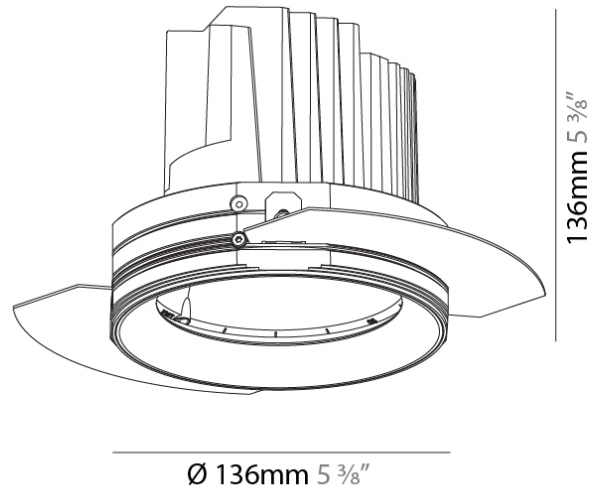

GENERAL

Series: Bioniq
 Subseries: Bioniq Round Adjustable
 Brand: Prolicht
 Division: Architectural
 Mounting Type: Trimless
 Mounting Location: Ceiling
 Subcategory: Downlight

PHYSICAL

Shape: Round
 Diameter (mm): 136
 Diameter (in): 5 3/8
 Height (mm): 136
 Height (in): 5 3/8
 Ceiling Thickness (mm): 10 / 12.5 / 15 / 25
 Ceiling Thickness (in): 3/8 or 1/2 or 9/16 or 1
 Min. Recessing Depth (mm): 150
 Min. Recessing Depth (in): 5 7/8
 Light Distribution: Adjustable / Downlight
 Weight (kg): 1.02
 Weight (lbs): 2.24
 Fixture Finish: SSR / BKV / CWI / CRY / HAB / UFT / ITA / RUA / FTG / MYG / LOD / PUS / FRO / FUP / KIA / POP / BLS / SPG / MEY / GOH / GUM / CHC / COM / ABZ / JAG / OBR / MOS / ROR
 Fixture Material: Aluminum Die Cast
 Cut-out Measurements: 140mm / 5 1/2"
 Upon Request: Unique Ceiling Thickness

OPTICAL

Reflector: 10
 Beam Angle: Narrow
 Adjustability: Rotational 355°; Tilt 30°
 Upon Request: Special Beam Angles

RATINGS AND CERTIFICATIONS

382, F 416-247-9319, www.zaneen.com
 Certified by Intertek for North American Standards
 In a constant effort to supply the best product, we reserve the right to change specifications or materials without notice. The most recent specification sheets are found at zaneen.com
 IP rating: IP20